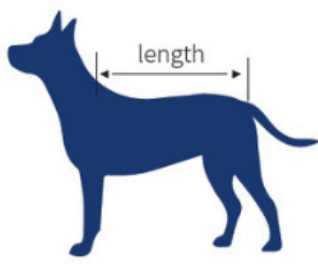

ultra-quick drying

Length:
from the center of the neck to the tail

size	Race (example)	length (cm)
XXXS	Baby kittens, guinea pig, rat	24 - 27
XXS	Little Cat Shih Tzu	27-32
XS	Chihuahua, Lhasa Apso, small Yorkshire Terrier	32 - 39
XS +	Yorkshire Terrier, Lhasa Apso, Papillon, Long Haired Chihuahua	39 - 45
S	Maltese, Cavalier King Charles, Miniature Dachshund	45-51
S +	French Bulldog, Pug, Jack Russel, Dachshund, Japanese Spitz	51-55
M	Schnauzer, short-haired border collie, cocker spaniel	55 - 63
L	American Bulldog, Golden Retriever, Labrador, Doberman	63-75
XL	German Shepherd, Rottweiler, Bernese Mountain Dog	75-80
XXL	St. Bernard, Mastiff, Newfoundland, German mastiff	from 80

Please note the following

- the body should be worn very tightly, especially the bitch, to prevent the pants of getting dirty by urinating
- the size and breed information are a guideline, if you fluctuate between two sizes due to length dimension, it is recommended to select the larger size for corpulent dogs and the smaller size for slim dogs