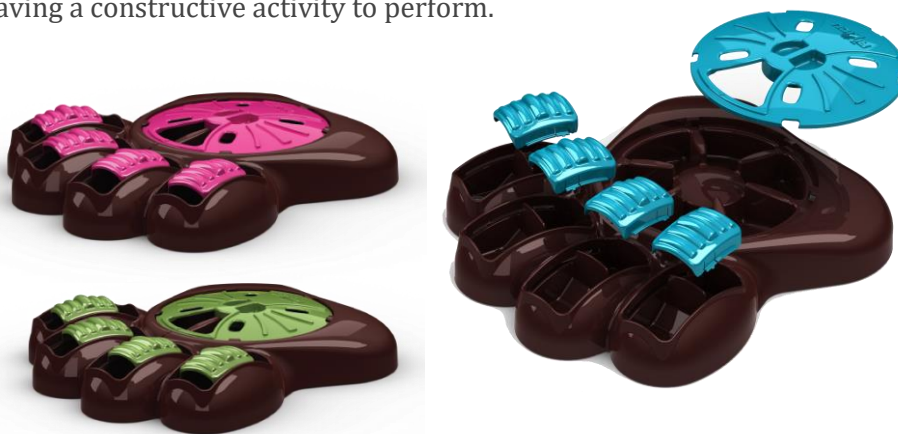

The search for food is instinctive and the intake of food is slowed down

Food Safe Material

Easy to fill

Helps to prevent bloating

Dishwasher-Safe

INTERACTIVE FEEDER

Eating healthy and natural

More than a dog slow feeder, the **Aikiou Interactiver Feeder** is a puzzle feeder where you can hide your dogs food. Many people dont know that dogs are used to burry part of their catch after hunting their prey. This is why dogs like to dig so much. With this dog puzzle feeder, your dog will eat at a slower pace.

The Aikiou is what can be called an interactive bowl for dog. The difference is that the Aikiou Interactive Feeder contains several compartments and parts that allow your dog to play and seek his food while interacting with his bowl and food. This allows your dog to express his or her natural search for food needs. The brand allows it to eat more slowly and improve digestion while having a constructive activity to perform.